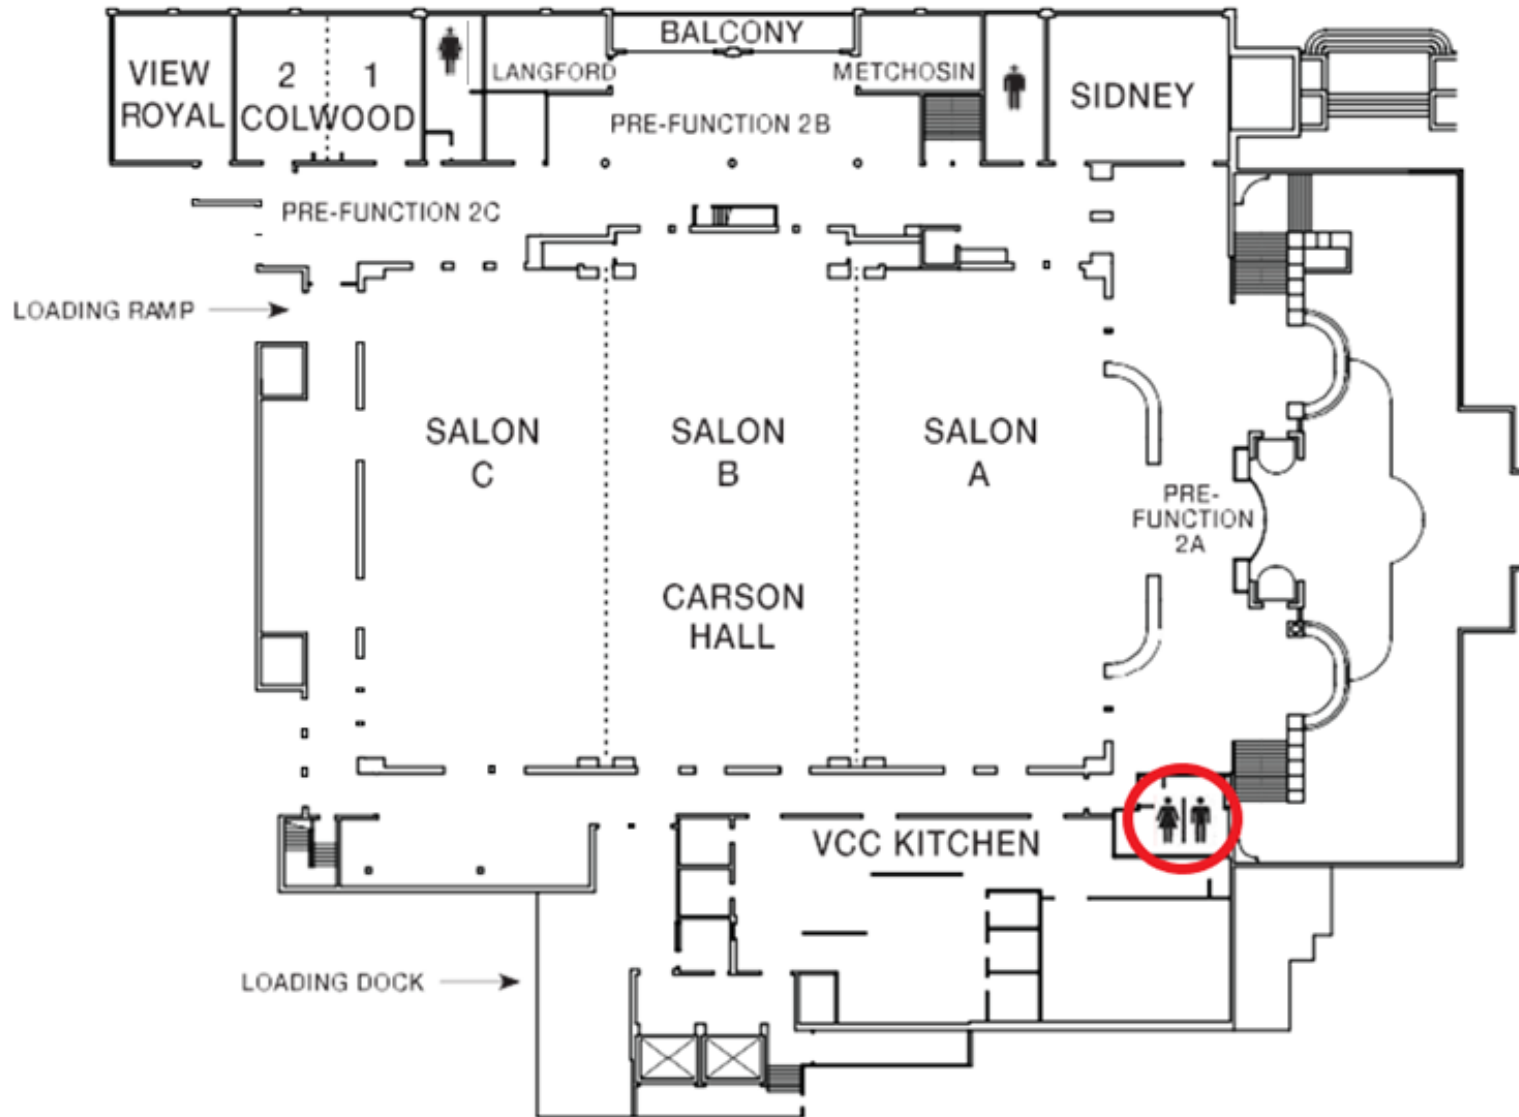

GENDER-NEUTRAL WASHROOMS

Each floor in the **Victoria Conference Centre** has one mens' and one womens' washroom. Level 2 also has one **gender-neutral washroom** facility, located in **Prefunction 2A**. All five washrooms have button-operated automatic doors for wheelchair accessibility. Please refer to pages 2 and 3.

The **Fairmont Empress Hotel** has one gender-neutral washroom located by the Lower Level (LL) stairwell. If accessing the Empress from the Victoria Conference Centre, please descend one level to access the gender-neutral washroom facility. Please refer to page 4.

The **Crystal Garden** has one gender-neutral washroom on both the lower and upper floors beside the men's and women's washrooms. Please refer to page 5.

CRYSTAL GARDEN LOCATION

The Crystal Garden is located on Douglas Street across from the main Victoria Conference Centre Facility. It is within one to two minutes' walking distance from the Victoria Conference Centre. Please refer to page 6.

VICTORIA CONFERENCE CENTRE – LEVEL 1

VICTORIA CONFERENCE CENTRE – LEVEL 2

The gender-neutral washroom is located in Prefunction 2A (circled in red below).

FAIRMONT EMPRESS HOTEL

The Fairmont Empress Hotel has one gender-neutral washroom located by the Lower Level (LL) stairwell. If accessing the Empress from the Victoria Conference Centre, please descend one level to access the gender-neutral washroom facility.