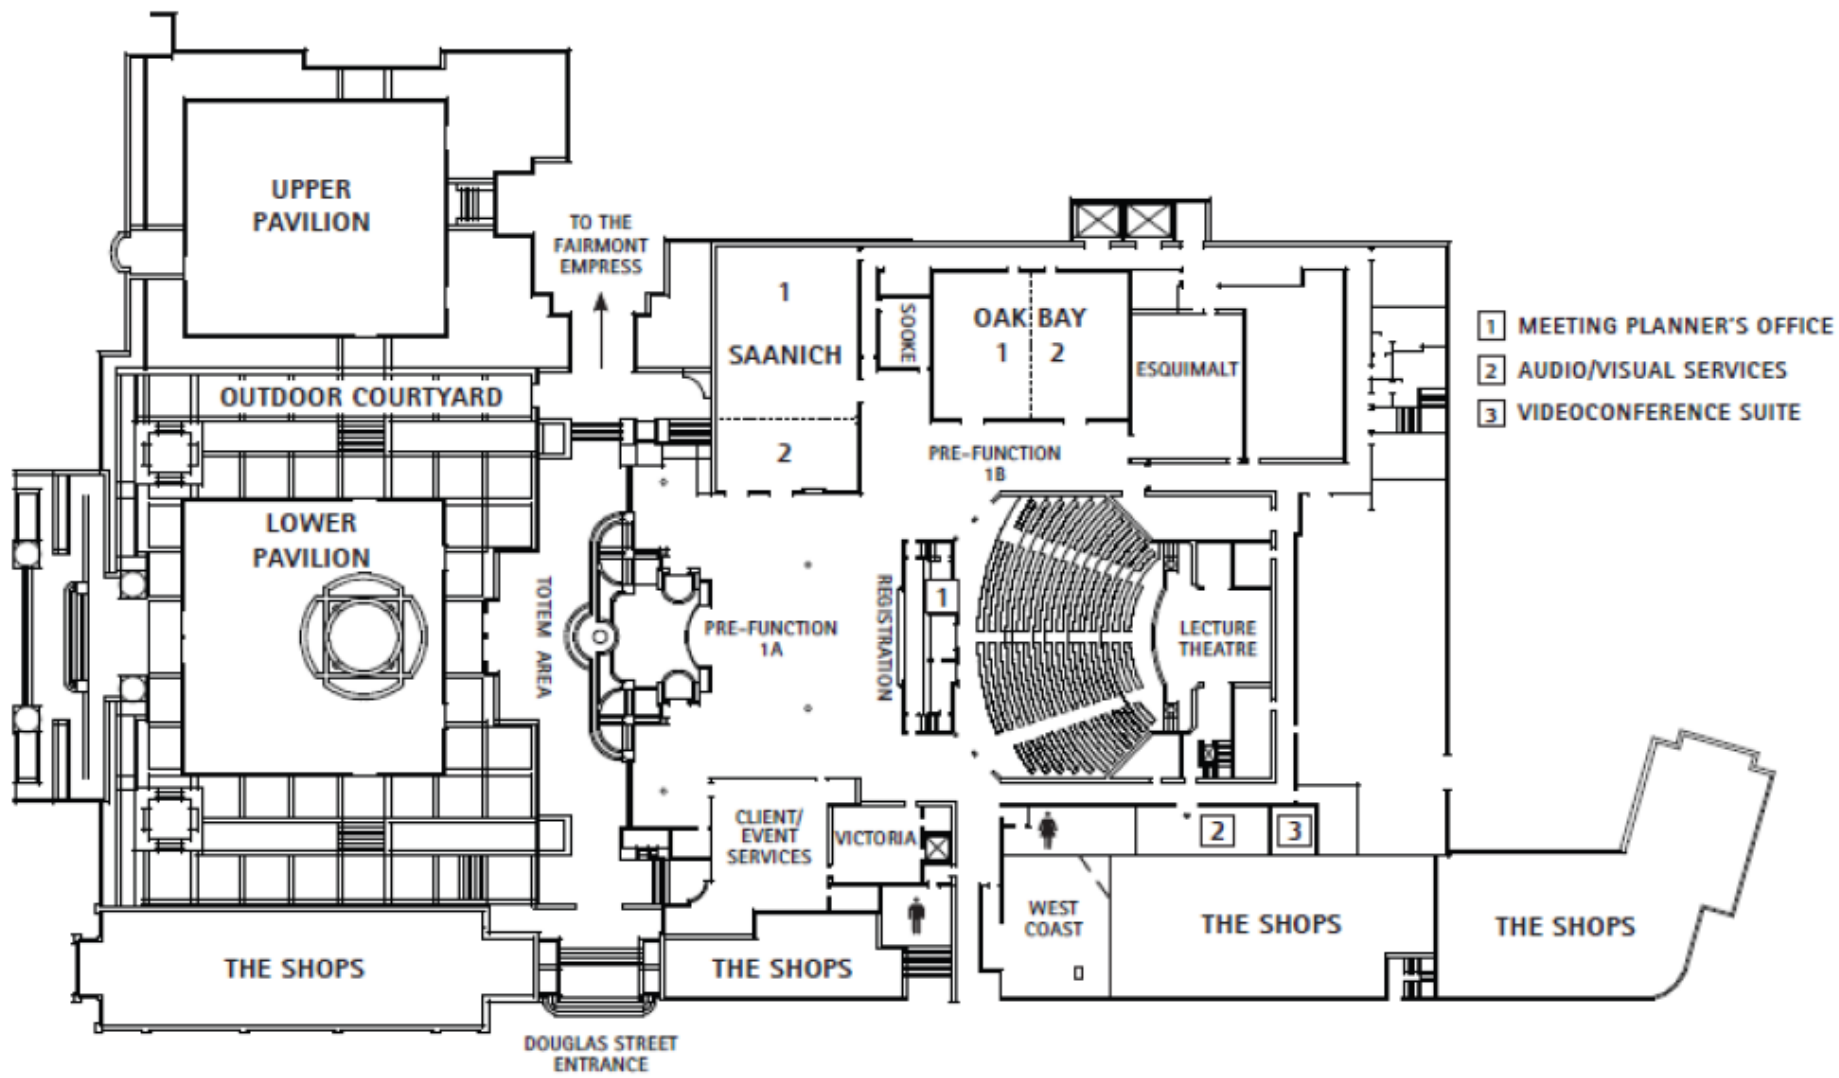

GENDER-NEUTRAL WASHROOMS

Each floor in the **Victoria Conference Centre** has one mens' and one womens' washroom. Level 2 also has one **gender-neutral washroom** facility, located in **Prefunction 2A**. All five washrooms have button-operated automatic doors for wheelchair accessibility. Please refer to pages 2 and 3.

The **Fairmont Empress Hotel** has one gender-neutral washroom located by the Lower Level (LL) stairwell. If accessing the Empress from the Victoria Conference Centre, please descend one level to access the gender-neutral washroom facility. Please refer to page 4.

The **Crystal Garden** has one gender-neutral washroom on both the lower and upper floors beside the men's and women's washrooms. Please refer to page 5.

CRYSTAL GARDEN LOCATION

The Crystal Garden is located on Douglas Street across from the main Victoria Conference Centre Facility. It is within one to two minutes' walking distance from the Victoria Conference Centre. Please refer to page 6.

VICTORIA CONFERENCE CENTRE – LEVEL 1

VICTORIA CONFERENCE CENTRE – LEVEL 2

The gender-neutral washroom is located in Prefunction 2A (circled in red below).

FAIRMONT EMPRESS HOTEL

The Fairmont Empress Hotel has one gender-neutral washroom located by the Lower Level (LL) stairwell. If accessing the Empress from the Victoria Conference Centre, please descend one level to access the gender-neutral washroom facility.