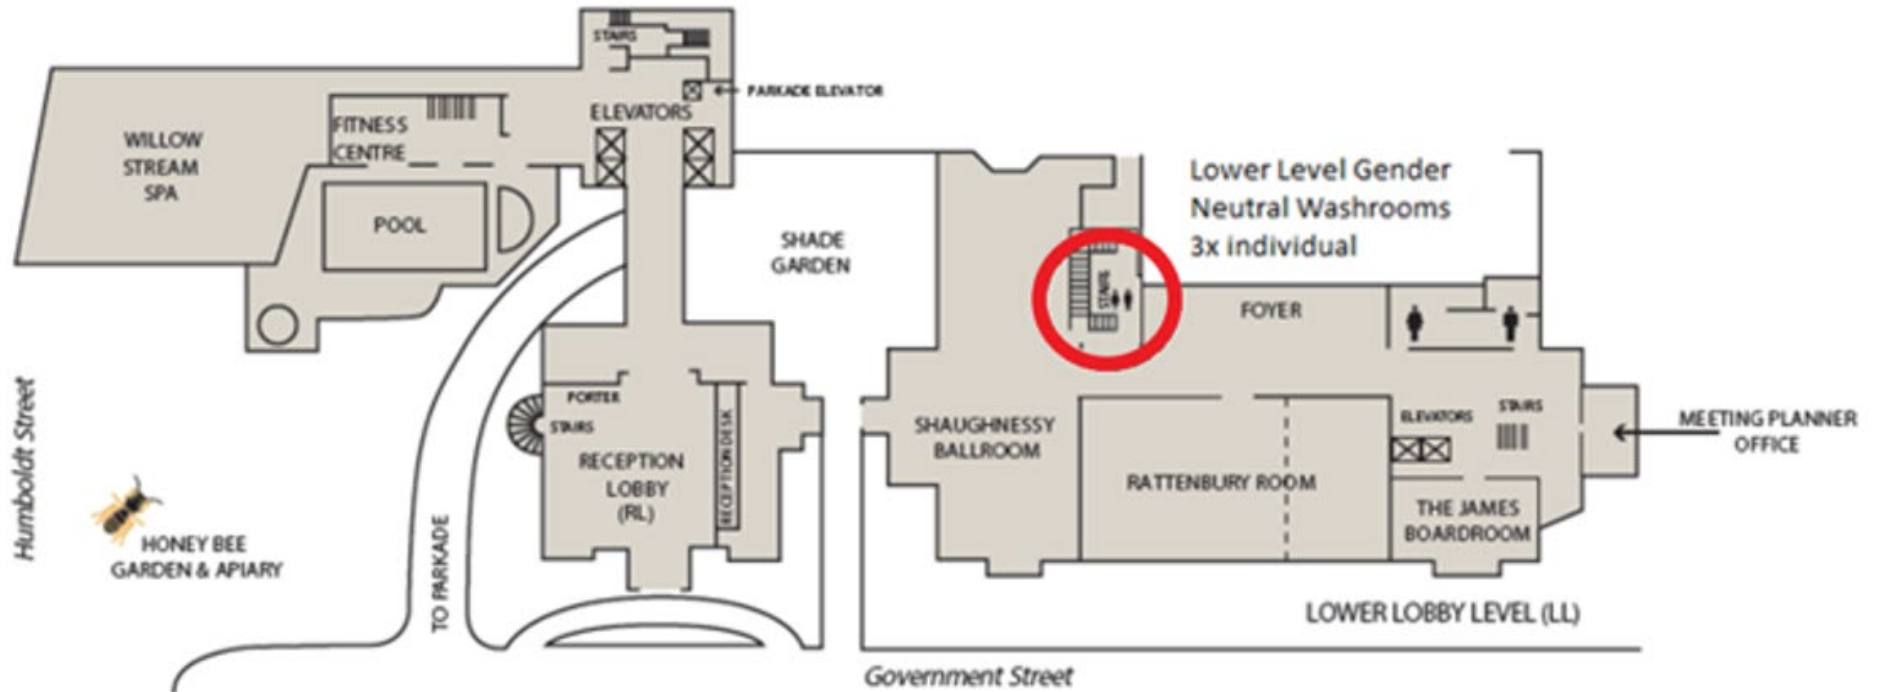

The **Fairmont Empress Hotel** has one gender-neutral washroom located by the Lower Level (LL) stairwell. If accessing the Empress from the Victoria Conference Centre, please descend one level to access the gender-neutral washroom facility. Please refer to page 4.

The **Crystal Garden** has one gender-neutral washroom on both the lower and upper floors beside the men's and women's washrooms. Please refer to page 5.

CRYSTAL GARDEN LOCATION

The Crystal Garden is located on Douglas Street across from the main Victoria Conference Centre Facility. It is within one to two minutes' walking distance from the Victoria Conference Centre. Please refer to page 6.

VICTORIA CONFERENCE CENTRE – LEVEL 1

VICTORIA CONFERENCE CENTRE – LEVEL 2

The gender-neutral washroom is located in Prefunction 2A (circled in red below).

FAIRMONT EMPRESS HOTEL

The Fairmont Empress Hotel has one gender-neutral washroom located by the Lower Level (LL) stairwell. If accessing the Empress from the Victoria Conference Centre, please descend one level to access the gender-neutral washroom facility.

CRYSTAL GARDEN – LEVELS 1 & 2

Gender-neutral washrooms (marked with stars below) are available on both floors of the Crystal Garden Facility.

VICTORIA CONFERENCE CENTRE | CRYSTAL GARDEN ACCESS

The Crystal Garden is located on Douglas Street across from the main Victoria Conference Centre Facility. It is within one to two minutes' walking distance from the Victoria Conference Centre.