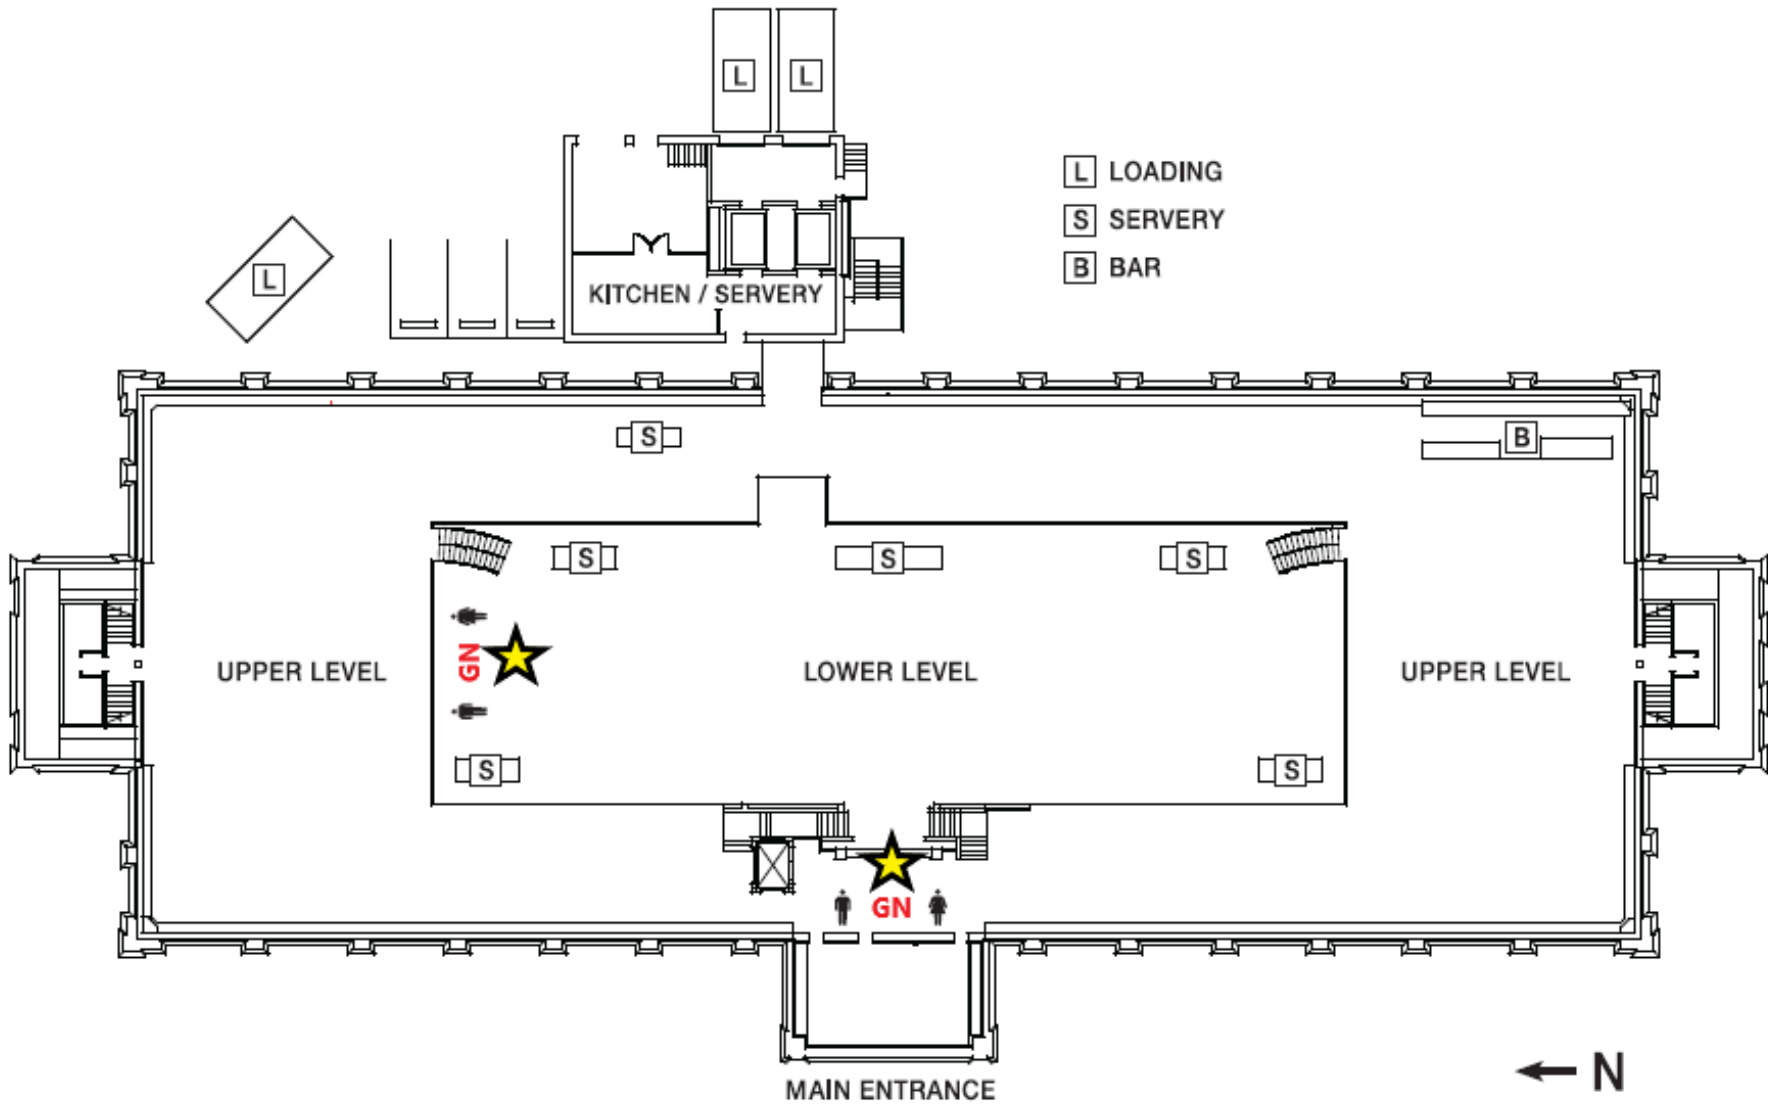

GENDER-NEUTRAL WASHROOMS

Each floor in the **Victoria Conference Centre** has one mens' and one womens' washroom. Level 2 also has one **gender-neutral washroom** facility, located in **Prefunction 2A**. All five washrooms have button-operated automatic doors for wheelchair accessibility. Please refer to pages 2 and 3.

The **Fairmont Empress Hotel** has one gender-neutral washroom located by the Lower Level (LL) stairwell. If accessing the Empress from the Victoria Conference Centre, please descend one level to access the gender-neutral washroom facility. Please refer to page 4.

VICTORIA CONFERENCE CENTRE – LEVEL 1

VICTORIA CONFERENCE CENTRE – LEVEL 2

The gender-neutral washroom is located in Prefunction 2A (circled in red below).

FAIRMONT EMPRESS HOTEL

The Fairmont Empress Hotel has one gender-neutral washroom located by the Lower Level (LL) stairwell. If accessing the Empress from the Victoria Conference Centre, please descend one level to access the gender-neutral washroom facility.

CRYSTAL GARDEN – LEVELS 1 & 2

Gender-neutral washrooms (marked with stars below) are available on both floors of the Crystal Garden Facility.

VICTORIA CONFERENCE CENTRE | CRYSTAL GARDEN ACCESS

The Crystal Garden is located on Douglas Street across from the main Victoria Conference Centre Facility. It is within one to two minutes' walking distance from the Victoria Conference Centre.